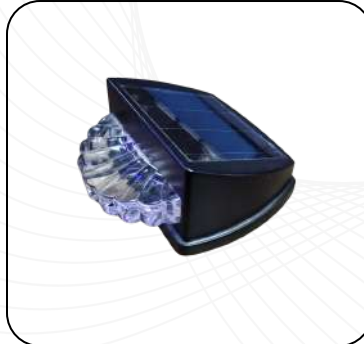

Solar Road Stud Light
(Reflective Crystal Design)