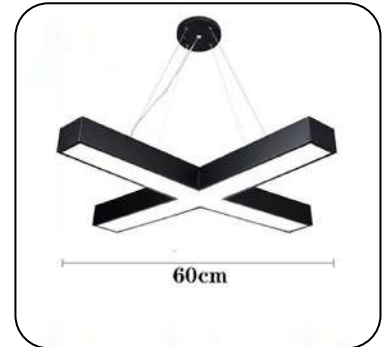

Deer Model

Linear Profile 50x70mm
Length - 4ft - 12ft

Swastik Profile
All Sizes Available

Hexagonal Profile 50x70mm
All Sizes Available

Square Profile 50x37mm
All Sizes Available

Ring Profile 50x70mm
All Sizes Available

Cross Profile 50x70mm
All Sizes Available

L shape Profile 50x70mm
All Sizes Available

Square Profile 50x70mm
All Sizes Available

Gear Profile 50x70mm
All Sizes Available

Triangle Profile 50x70mm
All Sizes Available