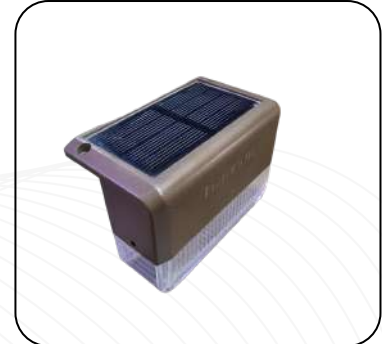

Round Solar Bollard Light 10w

Square Solar Fence/Post Light 10w

Solar Pyramid Top Lamp 10w

Solar Butterfly Light

Solar Sunflower Light

Solar Firefly Garden Light

Solar Firefly String Lights
(Smart Remote Controlled)

Solar-Powered Multicolor
LED Bead String Lights

Solar LED Rope Lights
(Warm White)

Solar Decorative Projection
Light (Flower Pattern)

Solar Garden Pathway
Light (Classic Design)

Solar Garden Spike Lights
(Twin Set - Stainless Steel)

Solar Road Stud Light
(Round)

Solar Road Stud Light
(Reflective Crystal Design)

Solar Step and Deck Light
(Wall Mounted)

Solar Wall Light (Layered
Design)

Solar Street Light - 30w

Solar Street Light - 50w

Solar Street Light - 70w