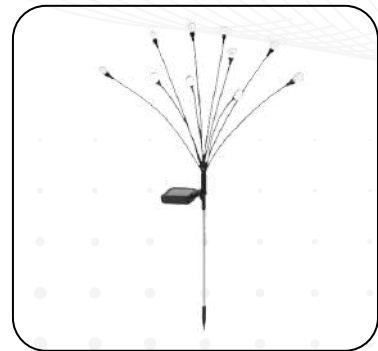

Modern Crisscross Bollard Light

Perforated Cylinder Bollard Light

Sleek Angular Bollard Light

Minimalist L-Shaped Bollard Light

Contemporary Slant-Top Bollard Light

Geometric Mesh Bollard Light

Classic Lantern-Style Bollard Light

Solar Wall-Mounted LED Light (Cone Shape) 10w

Solar Wall-Mounted Post Light (Square Pyramid) 10w

Decorative Solar Garden Light (Mesh Design) 10w

Solar Outdoor Post Light (Crystal Pattern) 10w

Solar Panel Square Post Light 10w

Round Solar Bollard Light 10w

Square Solar Fence/Post Light 10w

Solar Pyramid Top Lamp 10w

Solar Butterfly Light

Solar Sunflower Light

Solar Firefly Garden Light

Solar Firefly String Lights
(Smart Remote Controlled)

Solar-Powered Multicolor
LED Bead String Lights

Solar LED Rope Lights
(Warm White)

Solar Decorative Projection
Light (Flower Pattern)

Solar Garden Pathway
Light (Classic Design)

Solar Garden Spike Lights
(Twin Set - Stainless Steel)