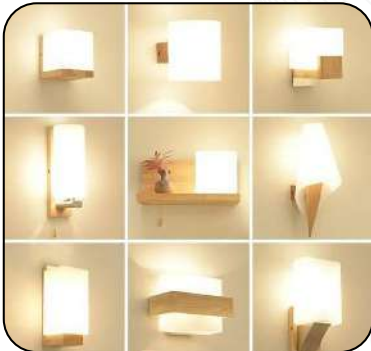

Wood & Fabric Decorative Wall Lamp

Geometric Cutout Wall Light

Minimalist Square Wall Lamp

Black & Gold Accent Wall Light

Curved White Modern Wall Light

Contemporary Geometric Wall Lamps

Black & Gold Globe Wall Sconce

Frosted Glass Wall Light

Dual Function Reading & Wall Light

Elegant Floral Glass Wall Sconce

Ornate Oval Hanging Wall Light

Linear Cove LED Lighting

Antique-Inspired Wall Sconce

Geometric LED Panel Wall Design