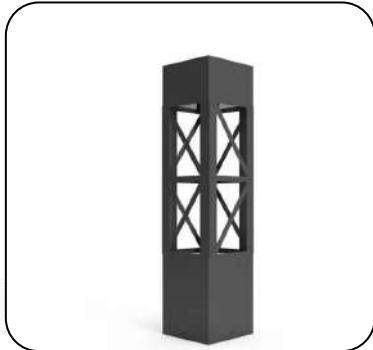

Frosted Glass Wall Light

Dual Function Reading & Wall Light

Elegant Floral Glass Wall Sconce

Ornate Oval Hanging Wall Light

Linear Cove LED Lighting

Antique-Inspired Wall Sconce

Geometric LED Panel Wall Design

Modern Crisscross Bollard Light

Perforated Cylinder Bollard Light

Sleek Angular Bollard Light

Minimalist L-Shaped Bollard Light

Contemporary Slant-Top Bollard Light

Geometric Mesh Bollard Light

Classic Lantern-Style Bollard Light