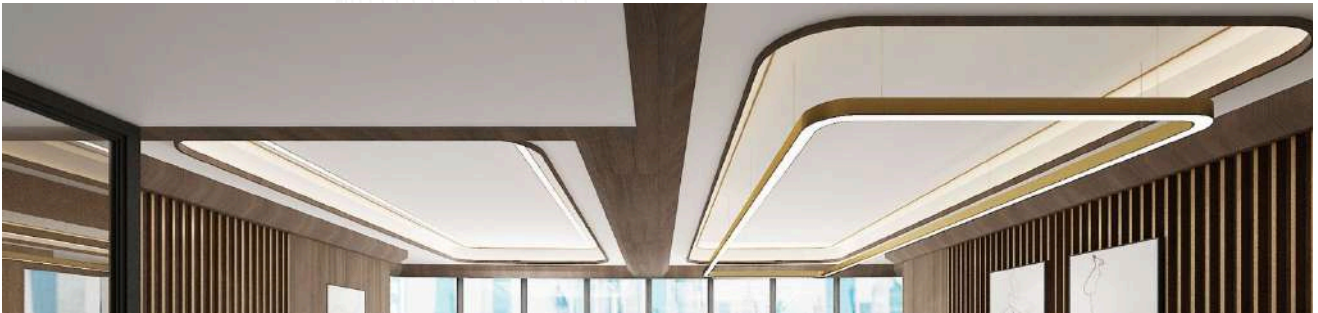

Combination of the different sizes of Ring Profile

Henoycomb Profile

35x37mm Ring Profile

Ring and curved Profile Combination

Eye Shape Profile

crescent Shape Profile

Big curved Profile

S shape Profile

Triangle Combination Profile

Rectangular curved shape Profile combination

A combination of hexagons, rhombuses, and stars

Hexagonal Combination

Solid Ring Light Sizes - 300mm, 450mm, 600mm

Solid Ring Light Sizes - 300mm, 450mm, 600mm