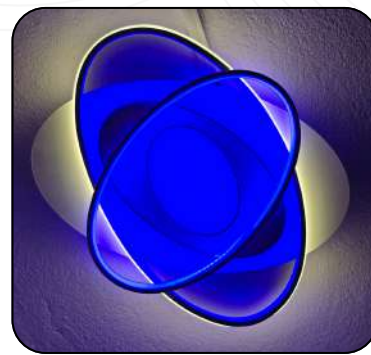

Modern U-shaped Cluster
Chandelier

- Specification -**
- Size: 80cm height
 - Ball Size: 12cm diameter
 - No. of Balls: 5
 - Body Color: Gold Finish

Tropical Nightscape LED
Lamp

- Specification -**
- Size: Ø 40cm
 - Colors: Blue, White, Purple

Blue Rings Glow
Light

- Specification -**
- Size: Ø 35cm
 - Colors: Dark Blue, Light Blue, White

Ocean Eclipse LED
Fixture

- Specification -**
- Size: Ø 40cm
 - Colors: Blue shades, Warm White rim

Mystic Deer Moon
Lamp

- Specification -**
- Size: Ø 40cm
 - Colors: Purple, Yellow, White

Orbit Rings LED
Fixture

- Specification -**
- Size: 45cm x 40cm
 - Colors: Blue, White, Warm White accents

Triangular Ripple LED
Lamp

- Specification -**
- Size: 40cm width
 - Colors: White, Black, Grey tones

Half-Moon Modern
Fixture

Specification -
- Size: Ø 40cm
- Colors: Cool White, Dark Gray center

Lunar Phase LED
Light

Specification -
- Size: Ø 40cm
- Colors: White, Cool Blue accents

Galactic Orbit LED
Lamp