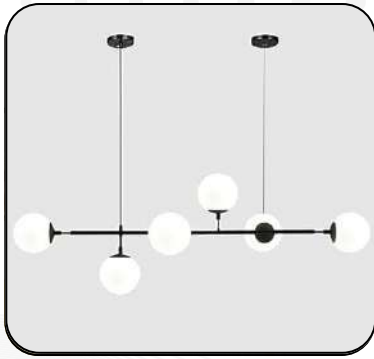

**Luxe Cascade
Chandelier**

Specification -

- Size: 120cm height
- Ball Size: 12cm diameter
- No. of Balls: 10
- Body Color: Gold Finish

**Orbital Minimalist Pendant
Light**

Specification -

- Size: Single drop, 80cm height adjustable
- Ball Size: 20cm diameter
- No. of Balls: 1
- Body Color: Black wire, silver ceiling plate

Specification -

- Size: 60cm height
- Ball Size: 12cm diameter
- No. of Balls: 3
- Body Color: Matte Black

**Floating Globe Spiral
Pendant**

Specification -

- Size: 100cm height
- Ball Size: 15cm diameter
- No. of Balls: 3
- Body Color: Gold Finish

Minimal Linear Triple
Globe Pendant

- Specification -**
- Size: 90cm width
 - Ball Size: 12cm diameter
 - No. of Balls: 3
 - Body Color: Black matte

Vertical Globe Drop
Pendant

- Specification -**
- Size: 100cm adjustable height
 - Ball Size: 10cm diameter
 - No. of Balls: 1
 - Body Color: Black matte base, black cable

Modern U-shaped Cluster
Chandelier

- Specification -**
- Size: 80cm height
 - Ball Size: 12cm diameter
 - No. of Balls: 5
 - Body Color: Gold Finish

Tropical Nightscape LED
Lamp

- Specification -**
- Size: Ø 40cm
 - Colors: Blue, White, Purple