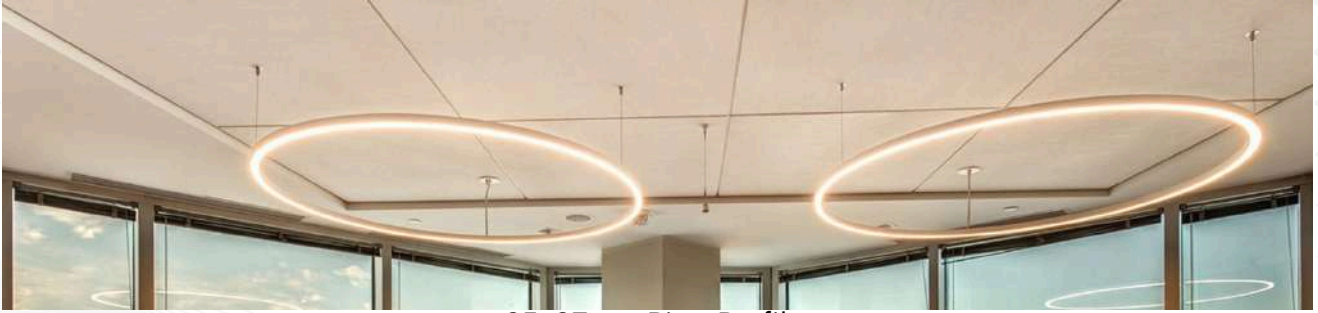

Y + Profile 50x70mm
All Sizes Available

Rectangular Profile 50x70mm
All Sizes Available

Curved shape Profile 50x70mm
All Sizes Available

Curved Rectangular
shape Profile 50x70mm
All Sizes Available

Ring Profile Applications

Combination of the different sizes of Ring Profile

Henoycomb Profile

35x37mm Ring Profile

Ring and curved Profile Combination

Eye Shape Profile

crescent Shape Profile

Big curved Profile

S shape Profile