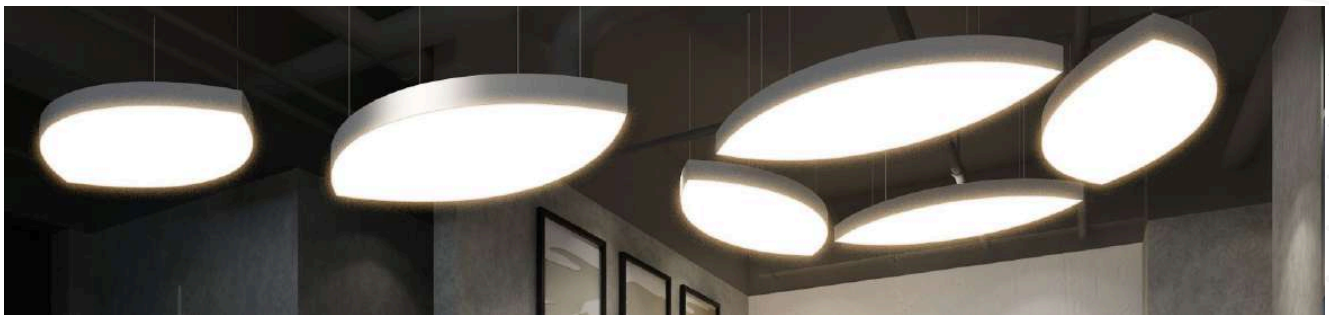

Combination of the different sizes of Ring Profile

Henoycomb Profile

35x37mm Ring Profile

Ring and curved Profile Combination

Eye Shape Profile

crescent Shape Profile

Big curved Profile

S shape Profile

Triangle Combination Profile

Rectangular curved shape Profile combination

A combination of hexagons, rhombuses, and stars

Hexagonal Combination

Solid Ring Light Sizes - 300mm, 450mm, 600mm

Solid Ring Light Sizes - 300mm, 450mm, 600mm

Solid Rectangular Light Sizes - 300mm, 450mm, 600mm

Solid Diamond Light Sizes - 300mm, 450mm, 600mm

Solid Leaf Light Sizes - 300mm, 450mm, 600mm

WALL LIGHTS

Elegant Gold Wall Sconce

Modern Globe Wall Light